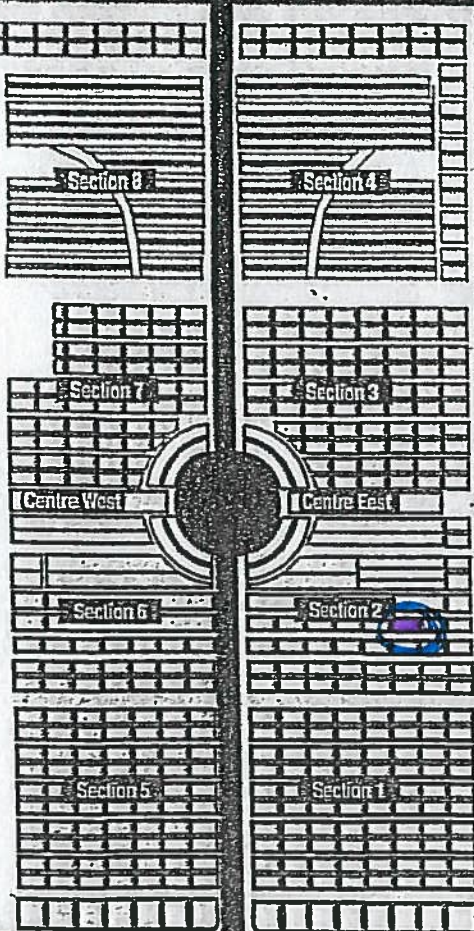

107th Ave.

119th St

117th St

105th Ave.

# ST. JOACHIM CEMETERY

St. Joachim  
LASSANDRO,  
Florence

176.2 (Section)  
(grave)

PICAREILLO,  
Emilio

177.2 (Section)  
(grave)

↑ NEW SECTION 10C